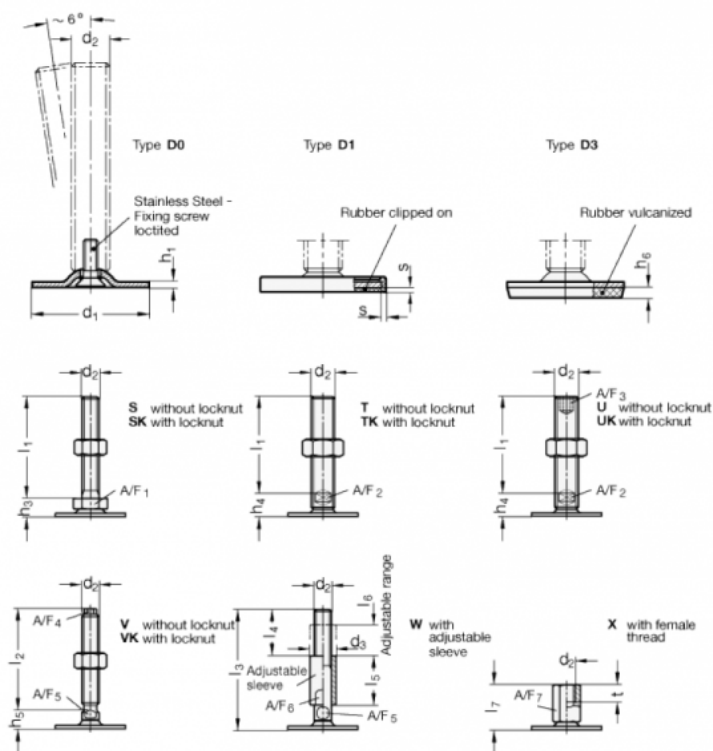

Article number: 204140M1280D3SK  
 Description: E+G levelling foot  
 GN 41-40-M12-80-D3-SK  
 Note: SK With nut, External hexagon at the bottom

## Measures

A/F1 = 17  
 d1 = 40  
 d2 = M12  
 h1 = 2  
 h3 = 11  
 h6 = 3.5  
 l1 = 80  
 s =